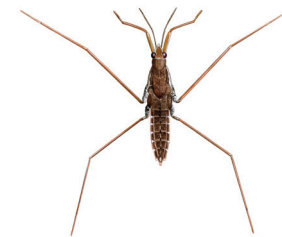

Pond minibeasts

These animals come in a wide range of sizes but are all shown at the same size here so it's easy for you to see all their features.

No legs

Phantom midge larva

Water fleas
(cyclops and daphnia)

Pond snail

Tadpole

Leech

Bloodworm

6 legs

Water beetle larva

Backswimmer

Whirligig beetle

Water beetle

Pond skater

Lesser water
boatman

4 legs

Newt

8 legs

Water spider

Water mite